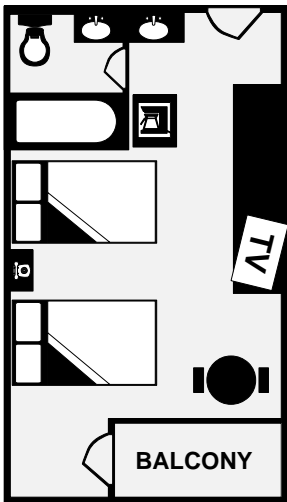

	Non-Smoking	Standard Room	Deluxe Room	Premium Room	1 King Bed	2 Double Beds	2 Queen Beds	Bunk Bed	Sofa Sleeper	Balcony	Disney View	Pool View	Free Internet	Double Sink	Refrigerator	Coffee/Tea Maker	Iron/Board	Microwave	Connecting Room	Max Guests	Rollway Available	Square Feet	Building Number
KING STD	●	●			●				○					●	●	●	●			2	No	269	1
KING STD ADA	●	●			●				○					●	●	●	●			3	Yes	356	3
KING DLX	●		●		●								●	●	●	●	●			2	No	269	2
2 DOUBLES STD	●	●				●			○		○		●	●	●	●	●	○		5	Yes	356	3,4,5,6
2 QUEENS STD	●	●				●			○				●	●	●	●	●			5	Yes	356	1
2 QUEENS DLX	●		●			●			○		●		●	●	●	●	●	○		5	Yes	356	2
2 QUEENS PRM	●		●			●			○				●	●	●	●	●	○		5	Yes	356	1
KIDS SUITE	●	●			●		●	●	●				●	●	●	●	●			5	Yes	538	1
KING SUITE	●		●	●			●	●	●				●	●	●	●	●			5	Yes	700	1
2 QUEEN SUITE	●		●			●		●	●				●	●	●	●	●			5	Yes	700	2

● Applies to all rooms within Roomtype ○ Applies to most rooms within Roomtype

KING STD
Building 1
269 square feet
1 King Bed

KING DLX
Building 2
269 square feet
1 King Bed

KING STD (ADA)
Building 3
356 square feet
1 King Bed

2 DOUBLES STD
Buildings 3,4,5,6
356 square feet
2 Double Beds

2 QUEENS STD
Building 1
356 square feet
2 Queen Beds

2 QUEENS DLX
Building 2
356 square feet
2 Queen Beds

2 QUEENS DLX (ALT)
Building 2
385 square feet
2 Queen Beds

2 QUEENS PRM
Building 1
356 square feet
2 Queen Beds

2 QUEENS SUITE
Building 2
 700 square feet
 2 Queen Beds/Queen sofa sleeper

KING SUITE
Building 1
 700 square feet
 1 King Bed/Queen sofa sleeper

KIDS SUITE
Building 1
 538 square feet
 1 King Bed/1 Twin Bunk Bed/Twin sofa sleeper