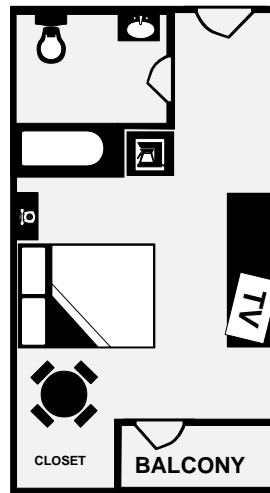

	Non-Smoking	Standard Room	Deluxe Room	Premium Room	1 King Bed	2 Double Beds	2 Queen Beds	Bunk Bed	Sofa Sleeper	Balcony	Disney View	Pool View	Free Internet	Double Sink	Refrigerator	Coffee/Tea Maker	Iron/Board	Microwave	Connecting Room	Max Guests	Rollway Available	Square Feet	Building Number
KING STD	●	●			●				○					●	●	●	●			2	No	269	1
KING STD ADA	●	●			●				○					●	●	●	●			3	Yes	356	3
KING DLX	●		●		●								●	●	●	●	●			2	No	269	2
2 DOUBLES STD	●	●				●			○		○		●	●	●	●	●	○		5	Yes	356	3,4,5,6
2 QUEENS STD	●	●				●			○				●	●	●	●	●			5	Yes	356	1
2 QUEENS DLX	●		●			●			○				●	●	●	●	●	○		5	Yes	356	2
2 QUEENS PRM	●		●			●			○				●	●	●	●	●	○		5	Yes	356	1
KIDS SUITE	●	●			●		●	●	●				●	●	●	●	●			5	Yes	538	1
KING SUITE	●		●	●			●	●	●				●	●	●	●	●			5	Yes	700	1
2 QUEEN SUITE	●		●			●		●	●				●	●	●	●	●			5	Yes	700	2

● Applies to all rooms within Roomtype ○ Applies to most rooms within Roomtype

KING STD
Building 1
269 square feet
1 King Bed

KING DLX
Building 2
269 square feet
1 King Bed

KING STD (ADA)
Building 3
356 square feet
1 King Bed

2 DOUBLES STD
Buildings 3,4,5,6
356 square feet
2 Double Beds

2 QUEENS STD
Building 1
356 square feet
2 Queen Beds

2 QUEENS DLX
Building 2
356 square feet
2 Queen Beds

2 QUEENS DLX (ALT)
Building 2
385 square feet
2 Queen Beds

2 QUEENS PRM
Building 1
356 square feet
2 Queen Beds

2 QUEENS SUITE
Building 2
 700 square feet
 2 Queen Beds/Queen sofa sleeper

KING SUITE
Building 1
 700 square feet
 1 King Bed/Queen sofa sleeper

KIDS SUITE
Building 1
 538 square feet
 1 King Bed/1 Twin Bunk Bed/Twin sofa sleeper