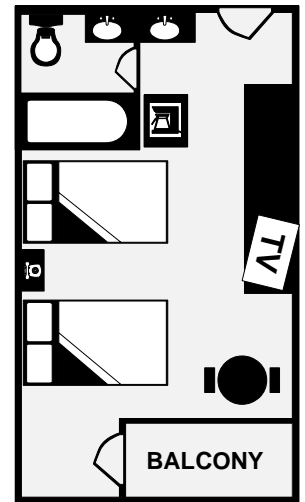

	Non-Smoking	Standard Room	Deluxe Room	Premium Room	1 King Bed	2 Double Beds	2 Queen Beds	Bunk Bed	Sofa Sleeper	Balcony	Disney View	Pool View	Free Internet	Double Sink	Refrigerator	Coffee/Tea Maker	Iron/Board	Microwave	Connecting Room	Max Guests	Rollway Available	Square Feet	Building Number
KING STD	●	●			●				○					●	●	●	●			2	No	269	1
KING STD ADA	●	●			●				○					●	●	●	●			3	Yes	356	3
KING DLX	●		●		●								●	●	●	●	●			2	No	269	2
2 DOUBLES STD	●	●				●			○		○		●	●	●	●	●	○		5	Yes	356	3,4,5,6
2 QUEENS STD	●	●				●			○				●	●	●	●	●			5	Yes	356	1
2 QUEENS DLX	●		●			●			○		●		●	●	●	●	●	○		5	Yes	356	2
2 QUEENS PRM	●		●			●			○				●	●	●	●	●	○		5	Yes	356	1
KIDS SUITE	●	●			●		●	●	●				●	●	●	●	●			5	Yes	538	1
KING SUITE	●		●	●			●	●	●				●	●	●	●	●			5	Yes	700	1
2 QUEEN SUITE	●		●			●		●	●				●	●	●	●	●			5	Yes	700	2

● Applies to all rooms within Roomtype ○ Applies to most rooms within Roomtype

KING STD
Building 1
269 square feet
1 King Bed

KING DLX
Building 2
269 square feet
1 King Bed

KING STD (ADA)
Building 3
356 square feet
1 King Bed

2 DOUBLES STD
Buildings 3,4,5,6
356 square feet
2 Double Beds

2 QUEENS STD
Building 1
356 square feet
2 Queen Beds

2 QUEENS DLX
Building 2
356 square feet
2 Queen Beds

2 QUEENS DLX (ALT)
Building 2
385 square feet
2 Queen Beds

2 QUEENS PRM
Building 1
356 square feet
2 Queen Beds

2 QUEENS SUITE
Building 2
 700 square feet
 2 Queen Beds/Queen sofa sleeper

KING SUITE
Building 1
 700 square feet
 1 King Bed/Queen sofa sleeper

KIDS SUITE
Building 1
 538 square feet
 1 King Bed/1 Twin Bunk Bed/Twin sofa sleeper