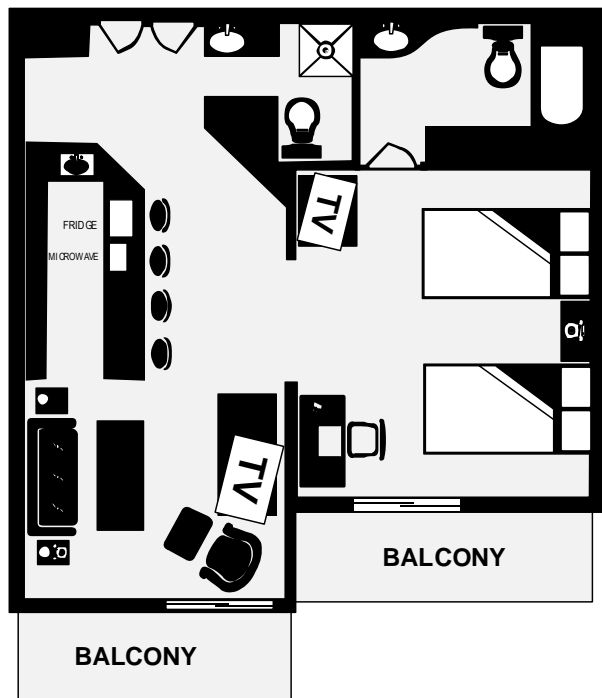

	Non-Smoking	Standard Room	Deluxe Room	Premium Room	1 King Bed	2 Double Beds	2 Queen Beds	Bunk Bed	Sofa Sleeper	Balcony	Disney View	Pool View	Free Internet	Double Sink	Refrigerator	Coffee/Tea Maker	Iron/Board	Microwave	Connecting Room	Max Guests	Rollway Available	Square Feet	Building Number
KING STD	●	●			●				○					●	●	●	●			2	No	269	1
KING STD ADA	●	●			●				○					●	●	●	●			3	Yes	356	3
KING DLX	●		●		●								●	●	●	●	●			2	No	269	2
2 DOUBLES STD	●	●				●			○		○		●	●	●	●	●	○		5	Yes	356	3,4,5,6
2 QUEENS STD	●	●				●			○				●	●	●	●	●			5	Yes	356	1
2 QUEENS DLX	●		●			●			○				●	●	●	●	●	○		5	Yes	356	2
2 QUEENS PRM	●		●			●			○				●	●	●	●	●	○		5	Yes	356	1
KIDS SUITE	●	●			●		●	●	●				●	●	●	●	●			5	Yes	538	1
KING SUITE	●		●	●			●	●	●				●	●	●	●	●			5	Yes	700	1
2 QUEEN SUITE	●		●			●		●	●				●	●	●	●	●			5	Yes	700	2

● Applies to all rooms within Roomtype ○ Applies to most rooms within Roomtype

KING STD
Building 1
269 square feet
1 King Bed

KING DLX
Building 2
269 square feet
1 King Bed

KING STD (ADA)
Building 3
356 square feet
1 King Bed

2 DOUBLES STD
Buildings 3,4,5,6
356 square feet
2 Double Beds

2 QUEENS STD
Building 1
356 square feet
2 Queen Beds

2 QUEENS DLX
Building 2
356 square feet
2 Queen Beds

2 QUEENS DLX (ALT)
Building 2
385 square feet
2 Queen Beds

2 QUEENS PRM
Building 1
356 square feet
2 Queen Beds

2 QUEENS SUITE
Building 2
 700 square feet
 2 Queen Beds/Queen sofa sleeper

KING SUITE
Building 1
 700 square feet
 1 King Bed/Queen sofa sleeper

KIDS SUITE
Building 1
 538 square feet
 1 King Bed/1 Twin Bunk Bed/Twin sofa sleeper