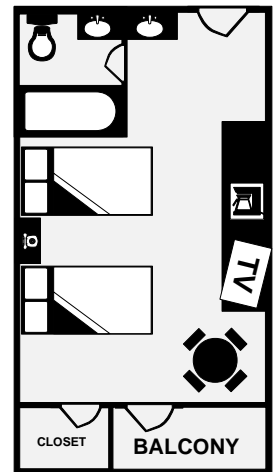

	Non-Smoking	Standard Room	Deluxe Room	Premium Room	1 King Bed	2 Double Beds	2 Queen Beds	Bunk Bed	Sofa Sleeper	Balcony	Disney View	Pool View	Free Internet	Double Sink	Refrigerator	Coffee/Tea Maker	Iron/Board	Microwave	Connecting Room	Max Guests	Rollway Available	Square Feet	Building Number
KING STD	●	●			●				○					●	●	●	●			2	No	269	1
KING STD ADA	●	●			●				○					●	●	●	●			3	Yes	356	3
KING DLX	●		●		●								●	●	●	●	●			2	No	269	2
2 DOUBLES STD	●	●				●			○		○		●	●	●	●	●	○		5	Yes	356	3,4,5,6
2 QUEENS STD	●	●				●			○				●	●	●	●	●			5	Yes	356	1
2 QUEENS DLX	●		●			●			○				●	●	●	●	●	○		5	Yes	356	2
2 QUEENS PRM	●		●			●			○				●	●	●	●	●	○		5	Yes	356	1
KIDS SUITE	●	●			●		●	●	●				●	●	●	●	●			5	Yes	538	1
KING SUITE	●		●	●			●	●	●				●	●	●	●	●			5	Yes	700	1
2 QUEEN SUITE	●		●			●		●	●				●	●	●	●	●			5	Yes	700	2

● Applies to all rooms within Roomtype ○ Applies to most rooms within Roomtype

KING STD
Building 1
269 square feet
1 King Bed

KING DLX
Building 2
269 square feet
1 King Bed

KING STD (ADA)
Building 3
356 square feet
1 King Bed

2 DOUBLES STD
Buildings 3,4,5,6
356 square feet
2 Double Beds

2 QUEENS STD
Building 1
356 square feet
2 Queen Beds

2 QUEENS DLX
Building 2
356 square feet
2 Queen Beds

2 QUEENS DLX (ALT)
Building 2
385 square feet
2 Queen Beds

2 QUEENS PRM
Building 1
356 square feet
2 Queen Beds

2 QUEENS SUITE
Building 2
 700 square feet
 2 Queen Beds/Queen sofa sleeper

KING SUITE
Building 1
 700 square feet
 1 King Bed/Queen sofa sleeper

KIDS SUITE
Building 1
 538 square feet
 1 King Bed/1 Twin Bunk Bed/Twin sofa sleeper