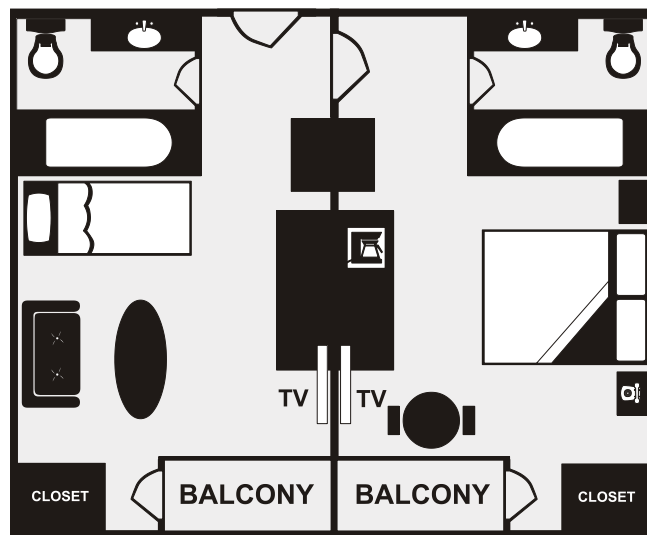

	Non-Smoking	Standard Room	Deluxe Room	Premium Room	1 King Bed	2 Double Beds	2 Queen Beds	Bunk Bed	Sofa Sleeper	Balcony	Disney View	Pool View	Free Internet	Double Sink	Refrigerator	Coffee/Tea Maker	Iron/Board	Microwave	Connecting Room	Max Guests	Rollway Available	Square Feet	Building Number
KING STD	●	●			●				○					●	●	●	●			2	No	269	1
KING STD ADA	●	●			●				○					●	●	●	●			3	Yes	356	3
KING DLX	●		●		●								●	●	●	●	●			2	No	269	2
2 DOUBLES STD	●	●				●			○		○		●	●	●	●	●	○		5	Yes	356	3,4,5,6
2 QUEENS STD	●	●				●			○				●	●	●	●	●			5	Yes	356	1
2 QUEENS DLX	●		●			●			○				●	●	●	●	●	○		5	Yes	356	2
2 QUEENS PRM	●		●			●			○				●	●	●	●	●	○		5	Yes	356	1
KIDS SUITE	●	●			●		●	●	●				●	●	●	●	●			5	Yes	538	1
KING SUITE	●		●	●			●	●	●				●	●	●	●	●			5	Yes	700	1
2 QUEEN SUITE	●		●			●		●	●				●	●	●	●	●			5	Yes	700	2

● Applies to all rooms within Roomtype ○ Applies to most rooms within Roomtype

KING STD
Building 1
269 square feet
1 King Bed

KING DLX
Building 2
269 square feet
1 King Bed

KING STD (ADA)
Building 3
356 square feet
1 King Bed

2 QUEENS PRM
Building 1
356 square feet
2 Queen Beds

2 QUEENS SUITE
Building 2
 700 square feet
 2 Queen Beds/Queen sofa sleeper

KING SUITE
Building 1
 700 square feet
 1 King Bed/Queen sofa sleeper

KIDS SUITE
Building 1
 538 square feet
 1 King Bed/1 Twin Bunk Bed/Twin sofa sleeper