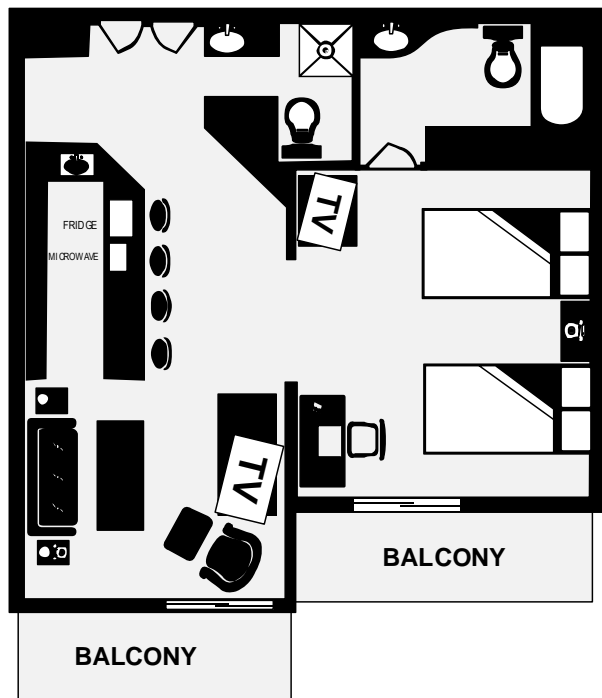

	Non-Smoking	Standard Room	Deluxe Room	Premium Room	1 King Bed	2 Double Beds	2 Queen Beds	Bunk Bed	Sofa Sleeper	Balcony	Disney View	Pool View	Free Internet	Double Sink	Refrigerator	Coffee/Tea Maker	Iron/Board	Microwave	Connecting Room	Max Guests	Rollway Available	Square Feet	Building Number
KING STD	●	●			●				○					●	●	●	●			2	No	269	1
KING STD ADA	●	●			●				○					●	●	●	●			3	Yes	356	3
KING DLX	●		●		●								●	●	●	●	●			2	No	269	2
2 DOUBLES STD	●	●				●			○		○		●	●	●	●	●	○		5	Yes	356	3,4,5,6
2 QUEENS STD	●	●				●			○				●	●	●	●	●			5	Yes	356	1
2 QUEENS DLX	●		●			●			○		●		●	●	●	●	●	○		5	Yes	356	2
2 QUEENS PRM	●		●			●			○				●	●	●	●	●	○		5	Yes	356	1
KIDS SUITE	●	●			●		●	●	●				●	●	●	●	●			5	Yes	538	1
KING SUITE	●		●	●			●	●	●				●	●	●	●	●			5	Yes	700	1
2 QUEEN SUITE	●		●			●		●	●				●	●	●	●	●			5	Yes	700	2

● Applies to all rooms within Roomtype ○ Applies to most rooms within Roomtype

KING STD
Building 1
269 square feet
1 King Bed

KING DLX
Building 2
269 square feet
1 King Bed

KING STD (ADA)
Building 3
356 square feet
1 King Bed

2 DOUBLES STD
Buildings 3,4,5,6
356 square feet
2 Double Beds

2 QUEENS STD
Building 1
356 square feet
2 Queen Beds

2 QUEENS DLX
Building 2
356 square feet
2 Queen Beds

2 QUEENS DLX (ALT)
Building 2
385 square feet
2 Queen Beds

2 QUEENS PRM
Building 1
356 square feet
2 Queen Beds

2 QUEENS SUITE
Building 2
 700 square feet
 2 Queen Beds/Queen sofa sleeper

KING SUITE
Building 1
 700 square feet
 1 King Bed/Queen sofa sleeper

KIDS SUITE
Building 1
 538 square feet
 1 King Bed/1 Twin Bunk Bed/Twin sofa sleeper