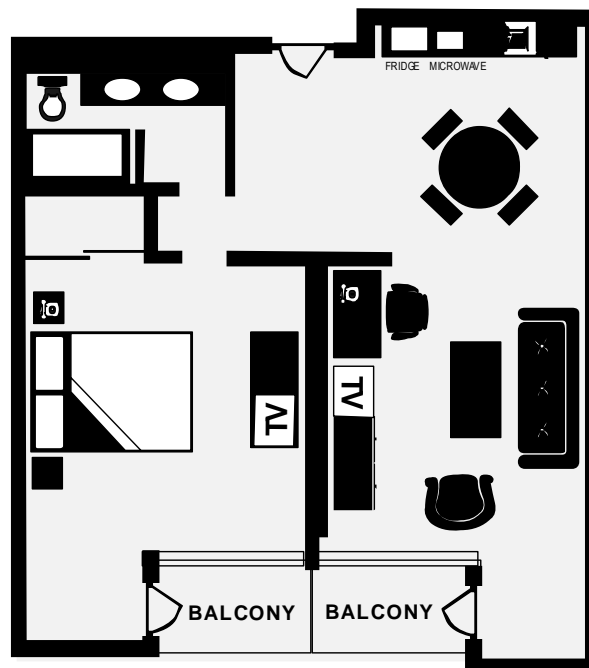

	Non-Smoking	Standard Room	Deluxe Room	Premium Room	1 King Bed	2 Double Beds	2 Queen Beds	Bunk Bed	Sofa Sleeper	Balcony	Disney View	Pool View	Free Internet	Double Sink	Refrigerator	Coffee/Tea Maker	Iron/Board	Microwave	Connecting Room	Max Guests	Rollway Available	Square Feet	Building Number
KING STD	●	●			●				○					●	●	●	●			2	No	269	1
KING STD ADA	●	●			●				○					●	●	●	●			3	Yes	356	3
KING DLX	●		●		●								●	●	●	●	●			2	No	269	2
2 DOUBLES STD	●	●				●			○		○		●	●	●	●	●	○		5	Yes	356	3,4,5,6
2 QUEENS STD	●	●				●			○				●	●	●	●	●			5	Yes	356	1
2 QUEENS DLX	●		●			●			○				●	●	●	●	●	○		5	Yes	356	2
2 QUEENS PRM	●		●			●			○				●	●	●	●	●	○		5	Yes	356	1
KIDS SUITE	●	●			●		●	●	●				●	●	●	●	●			5	Yes	538	1
KING SUITE	●		●	●			●	●	●				●	●	●	●	●			5	Yes	700	1
2 QUEEN SUITE	●		●			●		●	●				●	●	●	●	●			5	Yes	700	2

● Applies to all rooms within Roomtype ○ Applies to most rooms within Roomtype

KING STD
Building 1
269 square feet
1 King Bed

KING DLX
Building 2
269 square feet
1 King Bed

KING STD (ADA)
Building 3
356 square feet
1 King Bed

2 DOUBLES STD
Buildings 3,4,5,6
356 square feet
2 Double Beds

2 QUEENS STD
Building 1
356 square feet
2 Queen Beds

2 QUEENS DLX
Building 2
356 square feet
2 Queen Beds

2 QUEENS DLX (ALT)
Building 2
385 square feet
2 Queen Beds

2 QUEENS PRM
Building 1
356 square feet
2 Queen Beds

2 QUEENS SUITE
Building 2
 700 square feet
 2 Queen Beds/Queen sofa sleeper

KING SUITE
Building 1
 700 square feet
 1 King Bed/Queen sofa sleeper

KIDS SUITE
Building 1
 538 square feet
 1 King Bed/1 Twin Bunk Bed/Twin sofa sleeper