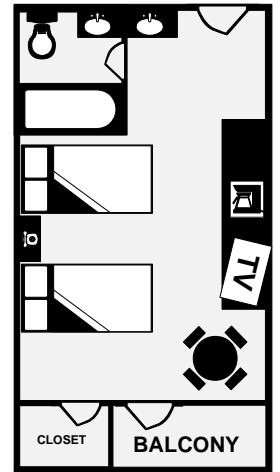

	Non-Smoking	Standard Room	Deluxe Room	Premium Room	1 King Bed	2 Double Beds	2 Queen Beds	Bunk Bed	Sofa Sleeper	Balcony	Disney View	Pool View	Free Internet	Double Sink	Refrigerator	Coffee/Tea Maker	Iron/Board	Microwave	Connecting Room	Max Guests	Rollway Available	Square Feet	Building Number
KING STD	●	●			●				○					●	●	●	●			2	No	269	1
KING STD ADA	●	●			●				○					●	●	●	●			3	Yes	356	3
KING DLX	●		●		●								●	●	●	●	●			2	No	269	2
2 DOUBLES STD	●	●				●			○		○		●	●	●	●	●	○		5	Yes	356	3,4,5,6
2 QUEENS STD	●	●				●			○				●	●	●	●	●			5	Yes	356	1
2 QUEENS DLX	●		●			●			○		●		●	●	●	●	●	○		5	Yes	356	2
2 QUEENS PRM	●		●			●			○				●	●	●	●	●	○		5	Yes	356	1
KIDS SUITE	●	●			●		●	●	●				●	●	●	●	●			5	Yes	538	1
KING SUITE	●		●	●			●	●	●				●	●	●	●	●			5	Yes	700	1
2 QUEEN SUITE	●		●			●		●	●				●	●	●	●	●			5	Yes	700	2

● Applies to all rooms within Roomtype ○ Applies to most rooms within Roomtype

KING STD
Building 1
269 square feet
1 King Bed

KING DLX
Building 2
269 square feet
1 King Bed

KING STD (ADA)
Building 3
356 square feet
1 King Bed

2 DOUBLES STD
Buildings 3,4,5,6
356 square feet
2 Double Beds

2 QUEENS STD
Building 1
356 square feet
2 Queen Beds

2 QUEENS DLX
Building 2
356 square feet
2 Queen Beds

2 QUEENS DLX (ALT)
Building 2
385 square feet
2 Queen Beds

2 QUEENS PRM
Building 1
356 square feet
2 Queen Beds

2 QUEENS SUITE
Building 2
 700 square feet
 2 Queen Beds/Queen sofa sleeper

KING SUITE
Building 1
 700 square feet
 1 King Bed/Queen sofa sleeper

KIDS SUITE
Building 1
 538 square feet
 1 King Bed/1 Twin Bunk Bed/Twin sofa sleeper