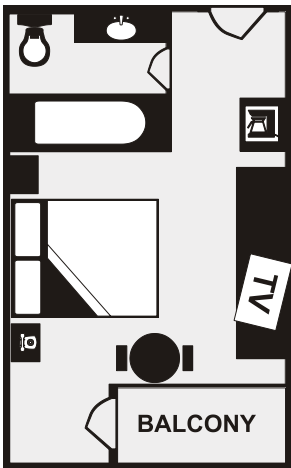

	Non-Smoking	Standard Room	Deluxe Room	Premium Room	1 King Bed	2 Double Beds	2 Queen Beds	Bunk Bed	Sofa Sleeper	Balcony	Disney View	Pool View	Free Internet	Double Sink	Refrigerator	Coffee/Tea Maker	Iron/Board	Microwave	Connecting Room	Max Guests	Rollway Available	Square Feet	Building Number
KING STD	●	●			●				○					●	●	●	●			2	No	269	1
KING STD ADA	●	●			●				○					●	●	●	●			3	Yes	356	3
KING DLX	●		●		●								●	●	●	●	●			2	No	269	2
2 DOUBLES STD	●	●				●			○		○		●	●	●	●	●	○		5	Yes	356	3,4,5,6
2 QUEENS STD	●	●				●			○				●	●	●	●	●			5	Yes	356	1
2 QUEENS DLX	●		●			●			○				●	●	●	●	●	○		5	Yes	356	2
2 QUEENS PRM	●		●			●			○				●	●	●	●	●	○		5	Yes	356	1
KIDS SUITE	●	●			●		●	●	●				●	●	●	●	●			5	Yes	538	1
KING SUITE	●		●	●			●	●	●				●	●	●	●	●			5	Yes	700	1
2 QUEEN SUITE	●		●			●		●	●				●	●	●	●	●			5	Yes	700	2

● Applies to all rooms within Roomtype ○ Applies to most rooms within Roomtype

KING STD
Building 1
269 square feet
1 King Bed

KING DLX
Building 2
269 square feet
1 King Bed

KING STD (ADA)
Building 3
356 square feet
1 King Bed

2 DOUBLES STD
Buildings 3,4,5,6
356 square feet
2 Double Beds

2 QUEENS STD
Building 1
356 square feet
2 Queen Beds

2 QUEENS DLX
Building 2
356 square feet
2 Queen Beds

2 QUEENS DLX (ALT)
Building 2
385 square feet
2 Queen Beds

2 QUEENS PRM
Building 1
356 square feet
2 Queen Beds

2 QUEENS SUITE
Building 2
 700 square feet
 2 Queen Beds/Queen sofa sleeper

KING SUITE
Building 1
 700 square feet
 1 King Bed/Queen sofa sleeper

KIDS SUITE
Building 1
 538 square feet
 1 King Bed/1 Twin Bunk Bed/Twin sofa sleeper