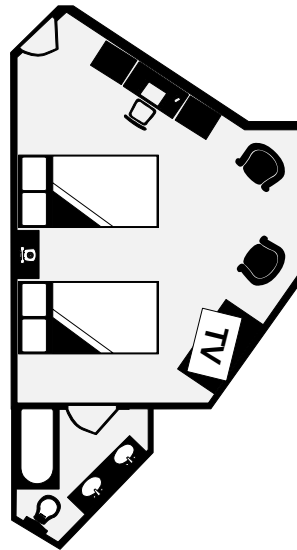

	Non-Smoking	Standard Room	Deluxe Room	Premium Room	1 King Bed	2 Double Beds	2 Queen Beds	Bunk Bed	Sofa Sleeper	Balcony	Disney View	Pool View	Free Internet	Double Sink	Refrigerator	Coffee/Tea Maker	Iron/Board	Microwave	Connecting Room	Max Guests	Rollway Available	Square Feet	Building Number
KING STD	●	●			●				○					●	●	●	●			2	No	269	1
KING STD ADA	●	●			●				○					●	●	●	●			3	Yes	356	3
KING DLX	●		●		●								●	●	●	●	●			2	No	269	2
2 DOUBLES STD	●	●				●			○		○		●	●	●	●	●	○		5	Yes	356	3,4,5,6
2 QUEENS STD	●	●				●			○				●	●	●	●	●			5	Yes	356	1
2 QUEENS DLX	●		●			●			○		●		●	●	●	●	●	○		5	Yes	356	2
2 QUEENS PRM	●		●			●			○				●	●	●	●	●	○		5	Yes	356	1
KIDS SUITE	●	●			●		●	●	●				●	●	●	●	●			5	Yes	538	1
KING SUITE	●		●	●			●	●	●				●	●	●	●	●			5	Yes	700	1
2 QUEEN SUITE	●		●			●		●	●				●	●	●	●	●			5	Yes	700	2

● Applies to all rooms within Roomtype ○ Applies to most rooms within Roomtype

KING STD
Building 1
269 square feet
1 King Bed

KING DLX
Building 2
269 square feet
1 King Bed

KING STD (ADA)
Building 3
356 square feet
1 King Bed

2 DOUBLES STD
Buildings 3,4,5,6
356 square feet
2 Double Beds

2 QUEENS STD
Building 1
356 square feet
2 Queen Beds

2 QUEENS DLX
Building 2
356 square feet
2 Queen Beds

2 QUEENS DLX (ALT)
Building 2
385 square feet
2 Queen Beds