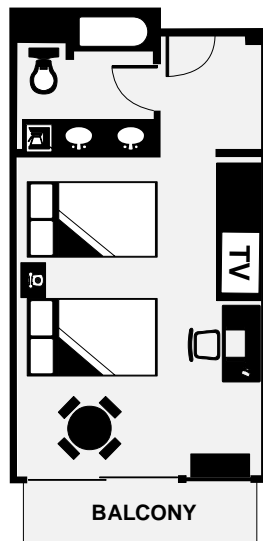

	Non-Smoking	Standard Room	Deluxe Room	Premium Room	1 King Bed	2 Double Beds	2 Queen Beds	Bunk Bed	Sofa Sleeper	Balcony	Disney View	Pool View	Free Internet	Double Sink	Refrigerator	Coffee/Tea Maker	Iron/Board	Microwave	Connecting Room	Max Guests	Rollway Available	Square Feet	Building Number
KING STD	●	●			●				○					●	●	●	●			2	No	269	1
KING STD ADA	●	●			●				○					●	●	●	●			3	Yes	356	3
KING DLX	●		●		●								●	●	●	●	●			2	No	269	2
2 DOUBLES STD	●	●				●			○		○		●	●	●	●	●	○		5	Yes	356	3,4,5,6
2 QUEENS STD	●	●				●			○				●	●	●	●	●			5	Yes	356	1
2 QUEENS DLX	●		●			●			○				●	●	●	●	●	○		5	Yes	356	2
2 QUEENS PRM	●		●			●			○				●	●	●	●	●	○		5	Yes	356	1
KIDS SUITE	●	●			●		●	●	●				●	●	●	●	●			5	Yes	538	1
KING SUITE	●		●	●			●	●	●				●	●	●	●	●			5	Yes	700	1
2 QUEEN SUITE	●		●			●		●	●				●	●	●	●	●			5	Yes	700	2

● Applies to all rooms within Roomtype ○ Applies to most rooms within Roomtype

KING STD
Building 1
269 square feet
1 King Bed

KING DLX
Building 2
269 square feet
1 King Bed

KING STD (ADA)
Building 3
356 square feet
1 King Bed

2 DOUBLES STD
Buildings 3,4,5,6
356 square feet
2 Double Beds

2 QUEENS STD
Building 1
356 square feet
2 Queen Beds

2 QUEENS DLX
Building 2
356 square feet
2 Queen Beds

2 QUEENS DLX (ALT)
Building 2
385 square feet
2 Queen Beds

2 QUEENS PRM
Building 1
356 square feet
2 Queen Beds

2 QUEENS SUITE
Building 2
 700 square feet
 2 Queen Beds/Queen sofa sleeper

KING SUITE
Building 1
 700 square feet
 1 King Bed/Queen sofa sleeper

KIDS SUITE
Building 1
 538 square feet
 1 King Bed/1 Twin Bunk Bed/Twin sofa sleeper