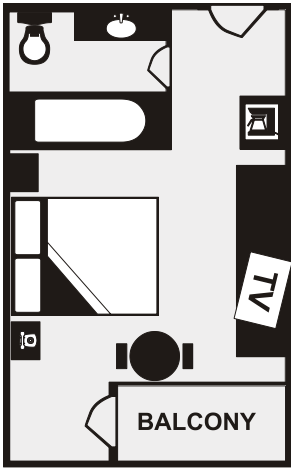

	Non-Smoking	Standard Room	Deluxe Room	Premium Room	1 King Bed	2 Double Beds	2 Queen Beds	Bunk Bed	Sofa Sleeper	Balcony	Disney View	Pool View	Free Internet	Double Sink	Refrigerator	Coffee/Tea Maker	Iron/Board	Microwave	Connecting Room	Max Guests	Rollway Available	Square Feet	Building Number
KING STD	●	●			●				○					●	●	●	●			2	No	269	1
KING STD ADA	●	●			●				○					●	●	●	●			3	Yes	356	3
KING DLX	●		●		●								●	●	●	●	●			2	No	269	2
2 DOUBLES STD	●	●				●			○		○		●	●	●	●	●	○		5	Yes	356	3,4,5,6
2 QUEENS STD	●	●				●			○				●	●	●	●	●			5	Yes	356	1
2 QUEENS DLX	●		●			●			○		●		●	●	●	●	●	○		5	Yes	356	2
2 QUEENS PRM	●		●			●			○				●	●	●	●	●	○		5	Yes	356	1
KIDS SUITE	●	●			●		●	●	●				●	●	●	●	●			5	Yes	538	1
KING SUITE	●		●	●			●	●	●				●	●	●	●	●			5	Yes	700	1
2 QUEEN SUITE	●		●			●		●	●				●	●	●	●	●			5	Yes	700	2

● Applies to all rooms within Roomtype ○ Applies to most rooms within Roomtype

KING STD
Building 1
269 square feet
1 King Bed

KING DLX
Building 2
269 square feet
1 King Bed

KING STD (ADA)
Building 3
356 square feet
1 King Bed

2 DOUBLES STD
Buildings 3,4,5,6
356 square feet
2 Double Beds

2 QUEENS STD
Building 1
356 square feet
2 Queen Beds

2 QUEENS DLX
Building 2
356 square feet
2 Queen Beds

2 QUEENS DLX (ALT)
Building 2
385 square feet
2 Queen Beds

2 QUEENS PRM
Building 1
356 square feet
2 Queen Beds

2 QUEENS SUITE
Building 2
 700 square feet
 2 Queen Beds/Queen sofa sleeper

KING SUITE
Building 1
 700 square feet
 1 King Bed/Queen sofa sleeper

KIDS SUITE
Building 1
 538 square feet
 1 King Bed/1 Twin Bunk Bed/Twin sofa sleeper