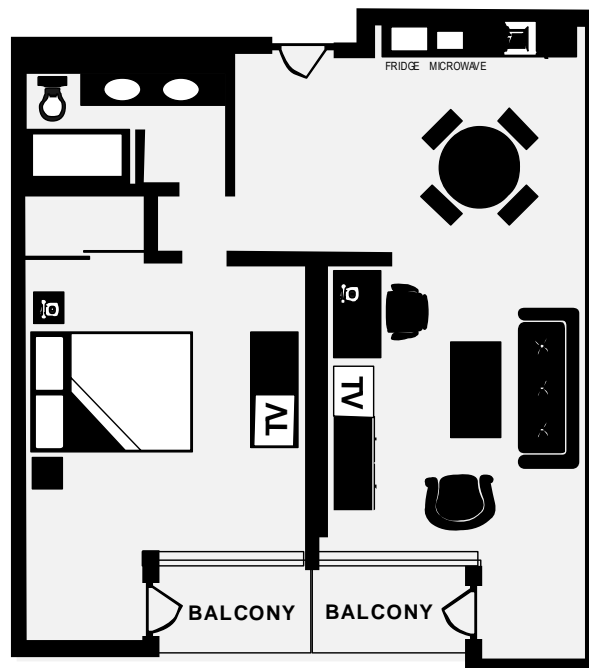

	Non-Smoking	Standard Room	Deluxe Room	Premium Room	1 King Bed	2 Double Beds	2 Queen Beds	Bunk Bed	Sofa Sleeper	Balcony	Disney View	Pool View	Free Internet	Double Sink	Refrigerator	Coffee/Tea Maker	Iron/Board	Microwave	Connecting Room	Max Guests	Rollway Available	Square Feet	Building Number
KING STD	●	●			●				○					●	●	●	●			2	No	269	1
KING STD ADA	●	●			●				○					●	●	●	●			3	Yes	356	3
KING DLX	●		●		●								●	●	●	●	●			2	No	269	2
2 DOUBLES STD	●	●				●			○		○		●	●	●	●	●	○		5	Yes	356	3,4,5,6
2 QUEENS STD	●	●				●			○				●	●	●	●	●			5	Yes	356	1
2 QUEENS DLX	●		●			●			○		●		●	●	●	●	●	○		5	Yes	356	2
2 QUEENS PRM	●		●			●			○				●	●	●	●	●	○		5	Yes	356	1
KIDS SUITE	●	●			●		●	●	●				●	●	●	●	●			5	Yes	538	1
KING SUITE	●		●	●			●	●	●				●	●	●	●	●			5	Yes	700	1
2 QUEEN SUITE	●		●			●		●	●				●	●	●	●	●			5	Yes	700	2

● Applies to all rooms within Roomtype ○ Applies to most rooms within Roomtype

KING STD
Building 1
269 square feet
1 King Bed

KING DLX
Building 2
269 square feet
1 King Bed

KING STD (ADA)
Building 3
356 square feet
1 King Bed

2 DOUBLES STD
Buildings 3,4,5,6
356 square feet
2 Double Beds

2 QUEENS STD
Building 1
356 square feet
2 Queen Beds

2 QUEENS DLX
Building 2
356 square feet
2 Queen Beds

2 QUEENS DLX (ALT)
Building 2
385 square feet
2 Queen Beds

2 QUEENS PRM
Building 1
356 square feet
2 Queen Beds

2 QUEENS SUITE
Building 2
 700 square feet
 2 Queen Beds/Queen sofa sleeper

KING SUITE
Building 1
 700 square feet
 1 King Bed/Queen sofa sleeper

KIDS SUITE
Building 1
 538 square feet
 1 King Bed/1 Twin Bunk Bed/Twin sofa sleeper