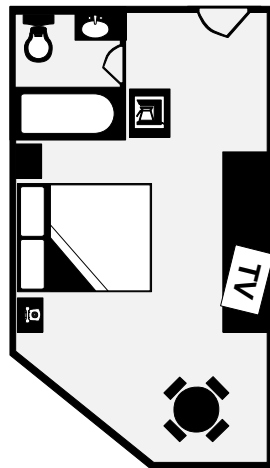

	Non-Smoking	Standard Room	Deluxe Room	Premium Room	1 King Bed	2 Double Beds	2 Queen Beds	Bunk Bed	Sofa Sleeper	Balcony	Disney View	Pool View	Free Internet	Double Sink	Refrigerator	Coffee/Tea Maker	Iron/Board	Microwave	Connecting Room	Max Guests	Rollway Available	Square Feet	Building Number
KING STD	●	●			●				○					●	●	●	●			2	No	269	1
KING STD ADA	●	●			●				○					●	●	●	●			3	Yes	356	3
KING DLX	●		●		●								●	●	●	●	●			2	No	269	2
2 DOUBLES STD	●	●				●			○		○		●	●	●	●	●	○		5	Yes	356	3,4,5,6
2 QUEENS STD	●	●				●			○				●	●	●	●	●			5	Yes	356	1
2 QUEENS DLX	●		●			●			○				●	●	●	●	●	○		5	Yes	356	2
2 QUEENS PRM	●		●			●			○				●	●	●	●	●	○		5	Yes	356	1
KIDS SUITE	●	●			●		●	●	●				●	●	●	●	●			5	Yes	538	1
KING SUITE	●		●	●			●	●	●				●	●	●	●	●			5	Yes	700	1
2 QUEEN SUITE	●		●			●		●	●				●	●	●	●	●			5	Yes	700	2

● Applies to all rooms within Roomtype ○ Applies to most rooms within Roomtype

KING STD
Building 1
269 square feet
1 King Bed

KING DLX
Building 2
269 square feet
1 King Bed

KING STD (ADA)
Building 3
356 square feet
1 King Bed

2 DOUBLES STD
Buildings 3,4,5,6
356 square feet
2 Double Beds

2 QUEENS STD
Building 1
356 square feet
2 Queen Beds

2 QUEENS DLX
Building 2
356 square feet
2 Queen Beds

2 QUEENS DLX (ALT)
Building 2
385 square feet
2 Queen Beds

2 QUEENS PRM
Building 1
356 square feet
2 Queen Beds

2 QUEENS SUITE
Building 2
 700 square feet
 2 Queen Beds/Queen sofa sleeper

KING SUITE
Building 1
 700 square feet
 1 King Bed/Queen sofa sleeper

KIDS SUITE
Building 1
 538 square feet
 1 King Bed/1 Twin Bunk Bed/Twin sofa sleeper