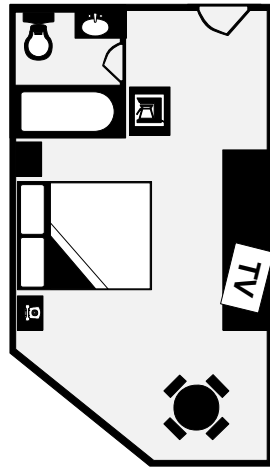

	Non-Smoking	Standard Room	Deluxe Room	Premium Room	1 King Bed	2 Double Beds	2 Queen Beds	Bunk Bed	Sofa Sleeper	Balcony	Disney View	Pool View	Free Internet	Double Sink	Refrigerator	Coffee/Tea Maker	Iron/Board	Microwave	Connecting Room	Max Guests	Rollway Available	Square Feet	Building Number
KING STD	●	●			●				○					●	●	●	●			2	No	269	1
KING STD ADA	●	●			●				○					●	●	●	●			3	Yes	356	3
KING DLX	●		●		●								●	●	●	●	●			2	No	269	2
2 DOUBLES STD	●	●				●			○		○		●	●	●	●	●	○		5	Yes	356	3,4,5,6
2 QUEENS STD	●	●				●			○				●	●	●	●	●			5	Yes	356	1
2 QUEENS DLX	●		●			●			○		●		●	●	●	●	●	○		5	Yes	356	2
2 QUEENS PRM	●		●			●			○				●	●	●	●	●	○		5	Yes	356	1
KIDS SUITE	●	●			●		●	●	●				●	●	●	●	●			5	Yes	538	1
KING SUITE	●		●	●			●	●	●				●	●	●	●	●			5	Yes	700	1
2 QUEEN SUITE	●		●			●		●	●				●	●	●	●	●			5	Yes	700	2

● Applies to all rooms within Roomtype ○ Applies to most rooms within Roomtype

KING STD
Building 1
269 square feet
1 King Bed

KING DLX
Building 2
269 square feet
1 King Bed

KING STD (ADA)
Building 3
356 square feet
1 King Bed

2 DOUBLES STD
Buildings 3,4,5,6
356 square feet
2 Double Beds

2 QUEENS STD
Building 1
356 square feet
2 Queen Beds

2 QUEENS DLX
Building 2
356 square feet
2 Queen Beds

2 QUEENS DLX (ALT)
Building 2
385 square feet
2 Queen Beds

2 QUEENS PRM
Building 1
356 square feet
2 Queen Beds

2 QUEENS SUITE
Building 2
 700 square feet
 2 Queen Beds/Queen sofa sleeper

KING SUITE
Building 1
 700 square feet
 1 King Bed/Queen sofa sleeper

KIDS SUITE
Building 1
 538 square feet
 1 King Bed/1 Twin Bunk Bed/Twin sofa sleeper