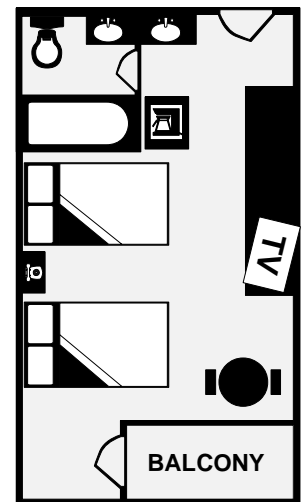

	Non-Smoking	Standard Room	Deluxe Room	Premium Room	1 King Bed	2 Double Beds	2 Queen Beds	Bunk Bed	Sofa Sleeper	Balcony	Disney View	Pool View	Free Internet	Double Sink	Refrigerator	Coffee/Tea Maker	Iron/Board	Microwave	Connecting Room	Max Guests	Rollway Available	Square Feet	Building Number
KING STD	●	●			●				○					●	●	●	●			2	No	269	1
KING STD ADA	●	●			●				○					●	●	●	●			3	Yes	356	3
KING DLX	●		●		●								●	●	●	●	●			2	No	269	2
2 DOUBLES STD	●	●				●			○		○		●	●	●	●	●	○		5	Yes	356	3,4,5,6
2 QUEENS STD	●	●				●			○				●	●	●	●	●			5	Yes	356	1
2 QUEENS DLX	●		●			●			○				●	●	●	●	●	○		5	Yes	356	2
2 QUEENS PRM	●		●			●			○				●	●	●	●	●	○		5	Yes	356	1
KIDS SUITE	●	●			●		●	●	●				●	●	●	●	●			5	Yes	538	1
KING SUITE	●		●	●			●	●	●				●	●	●	●	●			5	Yes	700	1
2 QUEEN SUITE	●		●			●		●	●				●	●	●	●	●			5	Yes	700	2

● Applies to all rooms within Roomtype ○ Applies to most rooms within Roomtype

KING STD
Building 1
269 square feet
1 King Bed

KING DLX
Building 2
269 square feet
1 King Bed

KING STD (ADA)
Building 3
356 square feet
1 King Bed

2 DOUBLES STD
Buildings 3,4,5,6
356 square feet
2 Double Beds

2 QUEENS STD
Building 1
356 square feet
2 Queen Beds

2 QUEENS DLX
Building 2
356 square feet
2 Queen Beds

2 QUEENS DLX (ALT)
Building 2
385 square feet
2 Queen Beds

2 QUEENS PRM
Building 1
356 square feet
2 Queen Beds

2 QUEENS SUITE
Building 2
 700 square feet
 2 Queen Beds/Queen sofa sleeper

KING SUITE
Building 1
 700 square feet
 1 King Bed/Queen sofa sleeper

KIDS SUITE
Building 1
 538 square feet
 1 King Bed/1 Twin Bunk Bed/Twin sofa sleeper