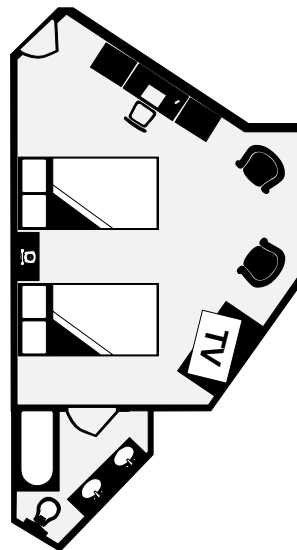

	Non-Smoking	Standard Room	Deluxe Room	Premium Room	1 King Bed	2 Double Beds	2 Queen Beds	Bunk Bed	Sofa Sleeper	Balcony	Disney View	Pool View	Free Internet	Double Sink	Refrigerator	Coffee/Tea Maker	Iron/Board	Microwave	Connecting Room	Max Guests	Rollway Available	Square Feet	Building Number
KING STD	●	●			●				○					●	●	●	●			2	No	269	1
KING STD ADA	●	●			●				○					●	●	●	●			3	Yes	356	3
KING DLX	●		●		●								●	●	●	●	●			2	No	269	2
2 DOUBLES STD	●	●				●			○		○		●	●	●	●	●	○		5	Yes	356	3,4,5,6
2 QUEENS STD	●	●				●			○				●	●	●	●	●			5	Yes	356	1
2 QUEENS DLX	●		●			●			○				●	●	●	●	●	○		5	Yes	356	2
2 QUEENS PRM	●		●			●			○				●	●	●	●	●	○		5	Yes	356	1
KIDS SUITE	●	●			●		●	●	●				●	●	●	●	●			5	Yes	538	1
KING SUITE	●		●	●			●	●	●				●	●	●	●	●			5	Yes	700	1
2 QUEEN SUITE	●		●			●		●	●				●	●	●	●	●			5	Yes	700	2

● Applies to all rooms within Roomtype ○ Applies to most rooms within Roomtype

KING STD
Building 1
269 square feet
1 King Bed

KING DLX
Building 2
269 square feet
1 King Bed

KING STD (ADA)
Building 3
356 square feet
1 King Bed

2 DOUBLES STD
Buildings 3,4,5,6
356 square feet
2 Double Beds

2 QUEENS STD
Building 1
356 square feet
2 Queen Beds

2 QUEENS DLX
Building 2
356 square feet
2 Queen Beds

2 QUEENS DLX (ALT)
Building 2
385 square feet
2 Queen Beds