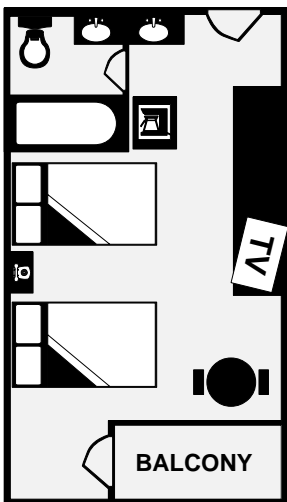

	Non-Smoking	Standard Room	Deluxe Room	Premium Room	1 King Bed	2 Double Beds	2 Queen Beds	Bunk Bed	Sofa Sleeper	Balcony	Disney View	Pool View	Free Internet	Double Sink	Refrigerator	Coffee/Tea Maker	Iron/Board	Microwave	Connecting Room	Max Guests	Rollway Available	Square Feet	Building Number
KING STD	●	●			●				○					●	●	●	●			2	No	269	1
KING STD ADA	●	●			●				○					●	●	●	●			3	Yes	356	3
KING DLX	●		●		●								●	●	●	●	●			2	No	269	2
2 DOUBLES STD	●	●				●			○		○		●	●	●	●	●	○		5	Yes	356	3,4,5,6
2 QUEENS STD	●	●				●			○				●	●	●	●	●			5	Yes	356	1
2 QUEENS DLX	●		●			●			○				●	●	●	●	●	○		5	Yes	356	2
2 QUEENS PRM	●		●			●			○				●	●	●	●	●	○		5	Yes	356	1
KIDS SUITE	●	●			●		●	●	●				●	●	●	●	●			5	Yes	538	1
KING SUITE	●		●	●			●	●	●				●	●	●	●	●			5	Yes	700	1
2 QUEEN SUITE	●		●			●		●	●				●	●	●	●	●			5	Yes	700	2

● Applies to all rooms within Roomtype ○ Applies to most rooms within Roomtype

KING STD
Building 1
269 square feet
1 King Bed

KING DLX
Building 2
269 square feet
1 King Bed

KING STD (ADA)
Building 3
356 square feet
1 King Bed

2 DOUBLES STD
Buildings 3,4,5,6
356 square feet
2 Double Beds

2 QUEENS STD
Building 1
356 square feet
2 Queen Beds

2 QUEENS DLX
Building 2
356 square feet
2 Queen Beds

2 QUEENS DLX (ALT)
Building 2
385 square feet
2 Queen Beds

2 QUEENS PRM
Building 1
356 square feet
2 Queen Beds

2 QUEENS SUITE
Building 2
 700 square feet
 2 Queen Beds/Queen sofa sleeper

KING SUITE
Building 1
 700 square feet
 1 King Bed/Queen sofa sleeper

KIDS SUITE
Building 1
 538 square feet
 1 King Bed/1 Twin Bunk Bed/Twin sofa sleeper