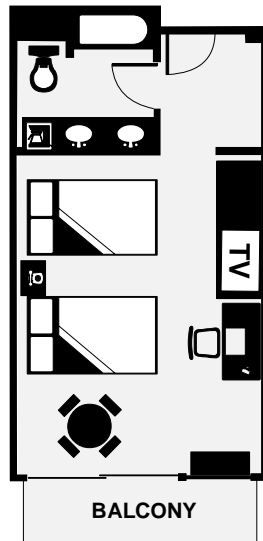

	Non-Smoking	Standard Room	Deluxe Room	Premium Room	1 King Bed	2 Double Beds	2 Queen Beds	Bunk Bed	Sofa Sleeper	Balcony	Disney View	Pool View	Free Internet	Double Sink	Refrigerator	Coffee/Tea Maker	Iron/Board	Microwave	Connecting Room	Max Guests	Rollway Available	Square Feet	Building Number
KING STD	●	●			●				○					●	●	●	●			2	No	269	1
KING STD ADA	●	●			●				○					●	●	●	●			3	Yes	356	3
KING DLX	●		●		●								●	●	●	●	●			2	No	269	2
2 DOUBLES STD	●	●				●			○		○		●	●	●	●	●	○		5	Yes	356	3,4,5,6
2 QUEENS STD	●	●				●			○				●	●	●	●	●			5	Yes	356	1
2 QUEENS DLX	●		●			●			○		●		●	●	●	●	●	○		5	Yes	356	2
2 QUEENS PRM	●		●			●			○				●	●	●	●	●	○		5	Yes	356	1
KIDS SUITE	●	●			●		●	●	●				●	●	●	●	●			5	Yes	538	1
KING SUITE	●		●	●			●	●	●				●	●	●	●	●			5	Yes	700	1
2 QUEEN SUITE	●		●			●		●	●				●	●	●	●	●			5	Yes	700	2

● Applies to all rooms within Roomtype ○ Applies to most rooms within Roomtype

KING STD
Building 1
269 square feet
1 King Bed

KING DLX
Building 2
269 square feet
1 King Bed

KING STD (ADA)
Building 3
356 square feet
1 King Bed

2 DOUBLES STD
Buildings 3,4,5,6
356 square feet
2 Double Beds

2 QUEENS STD
Building 1
356 square feet
2 Queen Beds

2 QUEENS DLX
Building 2
356 square feet
2 Queen Beds

2 QUEENS DLX (ALT)
Building 2
385 square feet
2 Queen Beds

2 QUEENS PRM
Building 1
356 square feet
2 Queen Beds

2 QUEENS SUITE
Building 2
 700 square feet
 2 Queen Beds/Queen sofa sleeper

KING SUITE
Building 1
 700 square feet
 1 King Bed/Queen sofa sleeper

KIDS SUITE
Building 1
 538 square feet
 1 King Bed/1 Twin Bunk Bed/Twin sofa sleeper