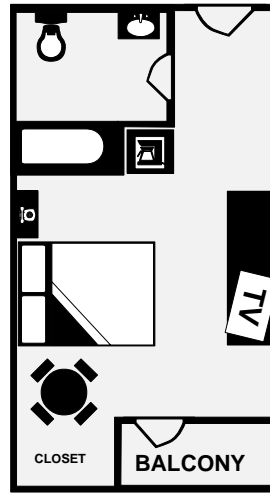

	Non-Smoking	Standard Room	Deluxe Room	Premium Room	1 King Bed	2 Double Beds	2 Queen Beds	Bunk Bed	Sofa Sleeper	Balcony	Disney View	Pool View	Free Internet	Double Sink	Refrigerator	Coffee/Tea Maker	Iron/Board	Microwave	Connecting Room	Max Guests	Rollway Available	Square Feet	Building Number
KING STD	●	●			●				○					●	●	●	●			2	No	269	1
KING STD ADA	●	●			●				○					●	●	●	●			3	Yes	356	3
KING DLX	●		●		●								●	●	●	●	●			2	No	269	2
2 DOUBLES STD	●	●				●			○		○		●	●	●	●	●	○		5	Yes	356	3,4,5,6
2 QUEENS STD	●	●				●			○				●	●	●	●	●			5	Yes	356	1
2 QUEENS DLX	●		●			●			○		●		●	●	●	●	●	○		5	Yes	356	2
2 QUEENS PRM	●		●			●			○				●	●	●	●	●	○		5	Yes	356	1
KIDS SUITE	●	●			●		●	●	●				●	●	●	●	●			5	Yes	538	1
KING SUITE	●		●	●			●	●	●				●	●	●	●	●			5	Yes	700	1
2 QUEEN SUITE	●		●			●		●	●				●	●	●	●	●			5	Yes	700	2

● Applies to all rooms within Roomtype ○ Applies to most rooms within Roomtype

KING STD
Building 1
269 square feet
1 King Bed

KING DLX
Building 2
269 square feet
1 King Bed

KING STD (ADA)
Building 3
356 square feet
1 King Bed

2 DOUBLES STD
Buildings 3,4,5,6
356 square feet
2 Double Beds

2 QUEENS STD
Building 1
356 square feet
2 Queen Beds

2 QUEENS DLX
Building 2
356 square feet
2 Queen Beds

2 QUEENS DLX (ALT)
Building 2
385 square feet
2 Queen Beds

2 QUEENS PRM
Building 1
356 square feet
2 Queen Beds

2 QUEENS SUITE
Building 2
 700 square feet
 2 Queen Beds/Queen sofa sleeper

KING SUITE
Building 1
 700 square feet
 1 King Bed/Queen sofa sleeper

KIDS SUITE
Building 1
 538 square feet
 1 King Bed/1 Twin Bunk Bed/Twin sofa sleeper