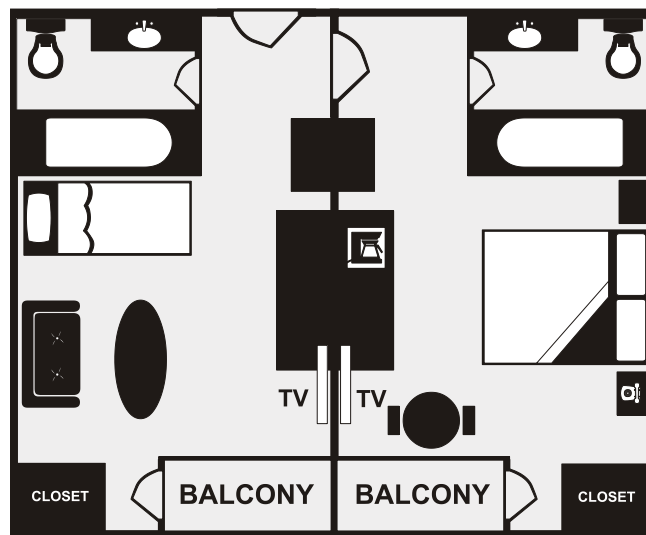

	Non-Smoking	Standard Room	Deluxe Room	Premium Room	1 King Bed	2 Double Beds	2 Queen Beds	Bunk Bed	Sofa Sleeper	Balcony	Disney View	Pool View	Free Internet	Double Sink	Refrigerator	Coffee/Tea Maker	Iron/Board	Microwave	Connecting Room	Max Guests	Rollway Available	Square Feet	Building Number
KING STD	●	●			●				○					●	●	●	●			2	No	269	1
KING STD ADA	●	●			●				○					●	●	●	●			3	Yes	356	3
KING DLX	●		●		●								●	●	●	●	●			2	No	269	2
2 DOUBLES STD	●	●				●			○		○		●	●	●	●	●	○		5	Yes	356	3,4,5,6
2 QUEENS STD	●	●				●			○				●	●	●	●	●			5	Yes	356	1
2 QUEENS DLX	●		●			●			○		●		●	●	●	●	●	○		5	Yes	356	2
2 QUEENS PRM	●		●			●			○				●	●	●	●	●	○		5	Yes	356	1
KIDS SUITE	●	●			●		●	●	●				●	●	●	●	●			5	Yes	538	1
KING SUITE	●		●	●			●	●	●				●	●	●	●	●			5	Yes	700	1
2 QUEEN SUITE	●		●			●		●	●				●	●	●	●	●			5	Yes	700	2

● Applies to all rooms within Roomtype ○ Applies to most rooms within Roomtype

KING STD
Building 1
269 square feet
1 King Bed

KING DLX
Building 2
269 square feet
1 King Bed

KING STD (ADA)
Building 3
356 square feet
1 King Bed

2 QUEENS PRM
Building 1
356 square feet
2 Queen Beds

2 QUEENS SUITE
Building 2
 700 square feet
 2 Queen Beds/Queen sofa sleeper

KING SUITE
Building 1
 700 square feet
 1 King Bed/Queen sofa sleeper

KIDS SUITE
Building 1
 538 square feet
 1 King Bed/1 Twin Bunk Bed/Twin sofa sleeper