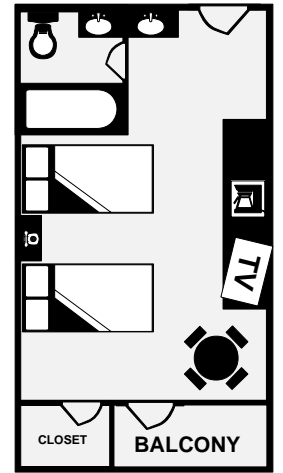

Room Descriptions and Amenities

	Non-Smoking	Standard Room	Deluxe Room	Premium Room	1 King Bed	2 Double Beds	2 Queen Beds	Bunk Bed	Sofa Sleeper	Balcony	Disney View	Pool View	Free Internet	Double Sink	Refrigerator	Coffee/Tea Maker	Iron/Board	Microwave	Connecting Room	Max Guests	Rollway Available	Square Feet	Building Number
NK1	●	●			●				○				●	●	●	●				2	No	269	1,2
PNK1	●	●			●				○				●	●	●	●				3	Yes	356	3
NDD1	●	●			●				○		○		●	●	●	●		○		5	Yes	356	3,4,5,6
NQQ3	●	●				●			○				●	●	●	●				5	Yes	356	1
NQQ2	●		●			●			○		●		●	●	●	●		○		5	Yes	356	2
NQQ1	●		●			●			○	●			●	●	●	●		○		5	Yes	356	1
SNK2	●	●		●			●	●	●				●	●	●	●	●	●		5	Yes	538	1
SNK1	●		●	●				●	●	●			●	●	●	●	●	●		5	Yes	700	1
SNQ1	●		●	●				●	●	●			●	●	●	●	●	●		5	Yes	700	2

● Applies to all rooms within Roomtype

○ Applies to most rooms within Roomtype

NK1 Building 1
269 square feet
1 King Bed

NK1 Building 2
269 square feet
1 King Bed

PNK1 (ADA) Building 3
356 square feet
1 King Bed

NDD1 Buildings 3,4,5,6
356 square feet
2 Double Beds

NQQ1/NQQ3 Building 1
356 square feet
2 Queen Beds

NQQ2 Building 2
356 square feet
2 Queen Beds

NQQ2(Alt) Building 2
385 square feet
2 Queen Beds

SNQ1 Building 2
 700 square feet
 2 Queen Beds/Queen sofa sleeper