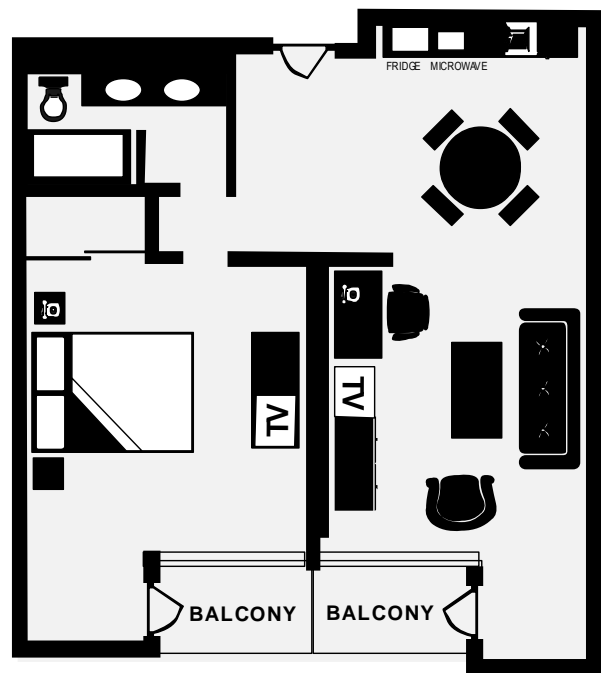

Room Descriptions and Amenities

	Non-Smoking	Standard Room	Deluxe Room	Premium Room	1 King Bed	2 Double Beds	2 Queen Beds	Bunk Bed	Sofa Sleeper	Balcony	Disney View	Pool View	Free Internet	Double Sink	Refrigerator	Coffee/Tea Maker	Iron/Board	Microwave	Connecting Room	Max Guests	Rollway Available	Square Feet	Building Number
NK1	●	●			●				○				●	●	●	●				2	No	269	1,2
PNK1	●	●			●				○				●	●	●	●				3	Yes	356	3
NDD1	●	●			●				○		○		●	●	●	●		○		5	Yes	356	3,4,5,6
NQQ3	●	●				●			○				●	●	●	●				5	Yes	356	1
NQQ2	●		●			●			○		●		●	●	●	●		○		5	Yes	356	2
NQQ1	●		●			●			○	●			●	●	●	●		○		5	Yes	356	1
SNK2	●	●		●			●	●	●				●	●	●	●	●	●		5	Yes	538	1
SNK1	●		●	●				●	●	●			●	●	●	●	●	●		5	Yes	700	1
SNQ1	●		●	●				●	●	●			●	●	●	●	●	●		5	Yes	700	2

● Applies to all rooms within Roomtype

○ Applies to most rooms within Roomtype

NK1 Building 1
269 square feet
1 King Bed

NK1 Building 2
269 square feet
1 King Bed

PNK1 (ADA) Building 3
356 square feet
1 King Bed

NDD1 Buildings 3,4,5,6
356 square feet
2 Double Beds

NQQ1/NQQ3 Building 1
356 square feet
2 Queen Beds

NQQ2 Building 2
356 square feet
2 Queen Beds

NQQ2(Alt) Building 2
385 square feet
2 Queen Beds

SNQ1 Building 2
 700 square feet
 2 Queen Beds/Queen sofa sleeper

SNK1 Building 1
 700 square feet
 1 King Bed/Queen sofa sleeper

SNK2 Building 1
 538 square feet
 1 King Bed/1 Twin Bunk Bed/Twin sofa sleeper