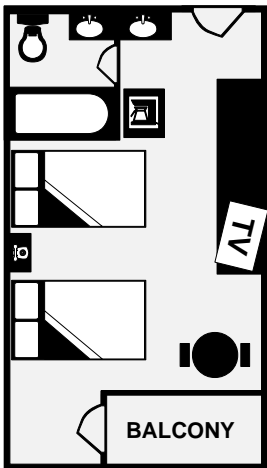

Room Descriptions and Amenities

	Non-Smoking	Standard Room	Deluxe Room	Premium Room	1 King Bed	2 Double Beds	2 Queen Beds	Bunk Bed	Sofa Sleeper	Balcony	Disney View	Pool View	Free Internet	Double Sink	Refrigerator	Coffee/Tea Maker	Iron/Board	Microwave	Connecting Room	Max Guests	Rollway Available	Square Feet	Building Number
NK1	●	●			●				○				●	●	●	●				2	No	269	1,2
PNK1	●	●			●				○				●	●	●	●				3	Yes	356	3
NDD1	●	●			●				○		○		●	●	●	●		○		5	Yes	356	3,4,5,6
NQQ3	●	●				●			○				●	●	●	●				5	Yes	356	1
NQQ2	●		●			●			○		●		●	●	●	●		○		5	Yes	356	2
NQQ1	●		●			●			○	●			●	●	●	●		○		5	Yes	356	1
SNK2	●	●		●			●	●	●				●	●	●	●	●	●		5	Yes	538	1
SNK1	●		●	●				●	●	●			●	●	●	●	●	●		5	Yes	700	1
SNQ1	●		●	●				●	●	●			●	●	●	●	●	●		5	Yes	700	2

● Applies to all rooms within Roomtype

○ Applies to most rooms within Roomtype

NK1 Building 1
269 square feet
1 King Bed

NK1 Building 2
269 square feet
1 King Bed

PNK1 (ADA) Building 3
356 square feet
1 King Bed

NDD1 Buildings 3,4,5,6
356 square feet
2 Double Beds

NQQ1/NQQ3 Building 1
356 square feet
2 Queen Beds

NQQ2 Building 2
356 square feet
2 Queen Beds

NQQ2(Alt) Building 2
385 square feet
2 Queen Beds

SNQ1 Building 2
 700 square feet
 2 Queen Beds/Queen sofa sleeper

SNK1 Building 1
 700 square feet
 1 King Bed/Queen sofa sleeper

SNK2 Building 1
 538 square feet
 1 King Bed/1 Twin Bunk Bed/Twin sofa sleeper