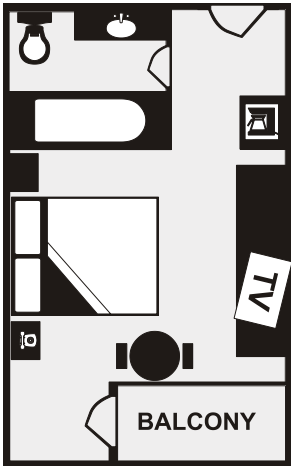

Room Descriptions and Amenities

	Non-Smoking	Standard Room	Deluxe Room	Premium Room	1 King Bed	2 Double Beds	2 Queen Beds	Bunk Bed	Sofa Sleeper	Balcony	Disney View	Pool View	Free Internet	Double Sink	Refrigerator	Coffee/Tea Maker	Iron/Board	Microwave	Connecting Room	Max Guests	Rollway Available	Square Feet	Building Number
NK1	●	●			●				○				●	●	●	●				2	No	269	1,2
PNK1	●	●			●				○				●	●	●	●				3	Yes	356	3
NDD1	●	●			●				○		○		●	●	●	●		○		5	Yes	356	3,4,5,6
NQQ3	●	●				●			○				●	●	●	●				5	Yes	356	1
NQQ2	●		●			●			○		●		●	●	●	●		○		5	Yes	356	2
NQQ1	●		●			●			○	●			●	●	●	●		○		5	Yes	356	1
SNK2	●	●		●			●	●	●				●	●	●	●	●	●		5	Yes	538	1
SNK1	●		●	●				●	●	●			●	●	●	●	●	●		5	Yes	700	1
SNQ1	●		●	●				●	●	●			●	●	●	●	●	●		5	Yes	700	2

● Applies to all rooms within Roomtype

○ Applies to most rooms within Roomtype

NK1 Building 1
269 square feet
1 King Bed

NK1 Building 2
269 square feet
1 King Bed

PNK1 (ADA) Building 3
356 square feet
1 King Bed

NDD1 Buildings 3,4,5,6
356 square feet
2 Double Beds

NQQ1/NQQ3 Building 1
356 square feet
2 Queen Beds

NQQ2 Building 2
356 square feet
2 Queen Beds

NQQ2(Alt) Building 2
385 square feet
2 Queen Beds

SNQ1 Building 2
 700 square feet
 2 Queen Beds/Queen sofa sleeper

SNK1 Building 1
 700 square feet
 1 King Bed/Queen sofa sleeper

SNK2 Building 1
 538 square feet
 1 King Bed/1 Twin Bunk Bed/Twin sofa sleeper