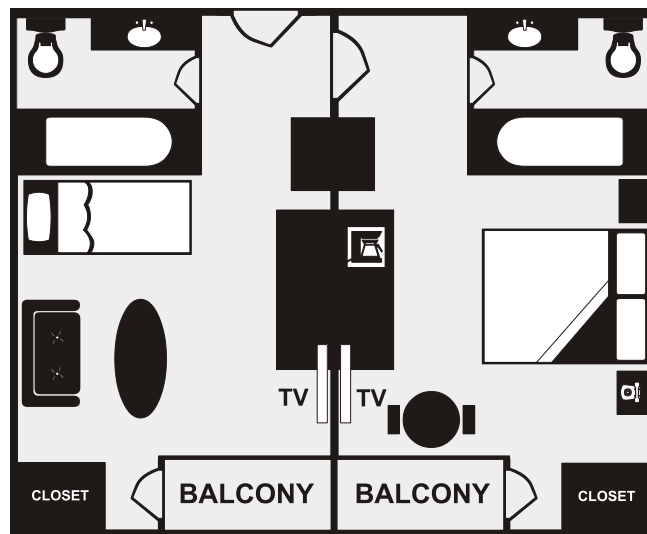

Room Descriptions and Amenities

	Non-Smoking	Standard Room	Deluxe Room	Premium Room	1 King Bed	2 Double Beds	2 Queen Beds	Bunk Bed	Sofa Sleeper	Balcony	Disney View	Pool View	Free Internet	Double Sink	Refrigerator	Coffee/Tea Maker	Iron/Board	Microwave	Connecting Room	Max Guests	Rollway Available	Square Feet	Building Number
NK1	●	●			●				○				●	●	●	●				2	No	269	1,2
PNK1	●	●			●				○				●	●	●	●				3	Yes	356	3
NDD1	●	●			●				○		○		●	●	●	●		○		5	Yes	356	3,4,5,6
NQQ3	●	●				●			○				●	●	●	●				5	Yes	356	1
NQQ2	●		●			●			○		●		●	●	●	●		○		5	Yes	356	2
NQQ1	●		●			●			○	●			●	●	●	●		○		5	Yes	356	1
SNK2	●	●		●			●	●	●				●	●	●	●	●	●		5	Yes	538	1
SNK1	●		●	●				●	●	●			●	●	●	●	●	●		5	Yes	700	1
SNQ1	●		●	●				●	●	●			●	●	●	●	●	●		5	Yes	700	2

NDD1 Buildings 3,4,5,6
356 square feet
2 Double Beds

NQQ1/NQQ3 Building 1
356 square feet
2 Queen Beds

NQQ2 Building 2
356 square feet
2 Queen Beds

NQQ2(Alt) Building 2
385 square feet
2 Queen Beds

SNQ1 Building 2
 700 square feet
 2 Queen Beds/Queen sofa sleeper

SNK1 Building 1
 700 square feet
 1 King Bed/Queen sofa sleeper

SNK2 Building 1
 538 square feet
 1 King Bed/1 Twin Bunk Bed/Twin sofa sleeper