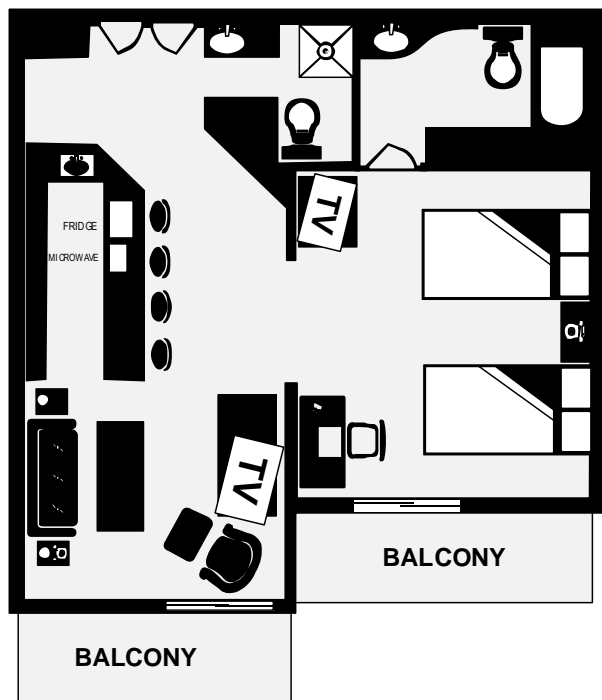

Room Descriptions and Amenities

	Non-Smoking	Standard Room	Deluxe Room	Premium Room	1 King Bed	2 Double Beds	2 Queen Beds	Bunk Bed	Sofa Sleeper	Balcony	Disney View	Pool View	Free Internet	Double Sink	Refrigerator	Coffee/Tea Maker	Iron/Board	Microwave	Connecting Room	Max Guests	Rollway Available	Square Feet	Building Number
NK1	●	●			●				○				●	●	●	●				2	No	269	1,2
PNK1	●	●			●				○				●	●	●	●				3	Yes	356	3
NDD1	●	●			●				○		○		●	●	●	●		○		5	Yes	356	3,4,5,6
NQQ3	●	●				●			○				●	●	●	●				5	Yes	356	1
NQQ2	●		●			●			○		●		●	●	●	●		○		5	Yes	356	2
NQQ1	●		●			●			○	●			●	●	●	●		○		5	Yes	356	1
SNK2	●	●		●			●	●	●				●	●	●	●	●	●		5	Yes	538	1
SNK1	●		●	●				●	●	●			●	●	●	●	●	●		5	Yes	700	1
SNQ1	●		●	●				●	●	●			●	●	●	●	●	●		5	Yes	700	2

● Applies to all rooms within Roomtype

○ Applies to most rooms within Roomtype

NK1 Building 1
269 square feet
1 King Bed

NK1 Building 2
269 square feet
1 King Bed

PNK1 (ADA) Building 3
356 square feet
1 King Bed

NDD1 Buildings 3,4,5,6
356 square feet
2 Double Beds

NQQ1/NQQ3 Building 1
356 square feet
2 Queen Beds

NQQ2 Building 2
356 square feet
2 Queen Beds

NQQ2(Alt) Building 2
385 square feet
2 Queen Beds

SNQ1 Building 2
 700 square feet
 2 Queen Beds/Queen sofa sleeper

SNK1 Building 1
 700 square feet
 1 King Bed/Queen sofa sleeper

SNK2 Building 1
 538 square feet
 1 King Bed/1 Twin Bunk Bed/Twin sofa sleeper