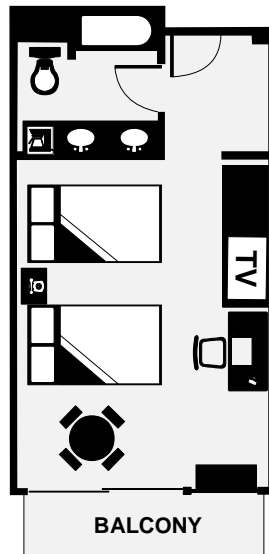

Room Descriptions and Amenities

	Non-Smoking	Standard Room	Deluxe Room	Premium Room	1 King Bed	2 Double Beds	2 Queen Beds	Bunk Bed	Sofa Sleeper	Balcony	Disney View	Pool View	Free Internet	Double Sink	Refrigerator	Coffee/Tea Maker	Iron/Board	Microwave	Connecting Room	Max Guests	Rollway Available	Square Feet	Building Number
NK1	●	●			●				○				●	●	●	●				2	No	269	1,2
PNK1	●	●			●				○				●	●	●	●				3	Yes	356	3
NDD1	●	●			●				○		○		●	●	●	●		○		5	Yes	356	3,4,5,6
NQQ3	●	●				●			○				●	●	●	●				5	Yes	356	1
NQQ2	●		●			●			○		●		●	●	●	●		○		5	Yes	356	2
NQQ1	●		●			●			○	●			●	●	●	●		○		5	Yes	356	1
SNK2	●	●		●			●	●	●				●	●	●	●	●	●		5	Yes	538	1
SNK1	●		●	●				●	●	●			●	●	●	●	●	●		5	Yes	700	1
SNQ1	●		●	●				●	●	●			●	●	●	●	●	●		5	Yes	700	2

● Applies to all rooms within Roomtype

○ Applies to most rooms within Roomtype

NK1 Building 1
269 square feet
1 King Bed

NK1 Building 2
269 square feet
1 King Bed

PNK1 (ADA) Building 3
356 square feet
1 King Bed

NDD1 Buildings 3,4,5,6
356 square feet
2 Double Beds

NQQ1/NQQ3 Building 1
356 square feet
2 Queen Beds

NQQ2 Building 2
356 square feet
2 Queen Beds

NQQ2(Alt) Building 2
385 square feet
2 Queen Beds

SNQ1 Building 2
 700 square feet
 2 Queen Beds/Queen sofa sleeper

SNK1 Building 1
 700 square feet
 1 King Bed/Queen sofa sleeper

SNK2 Building 1
 538 square feet
 1 King Bed/1 Twin Bunk Bed/Twin sofa sleeper