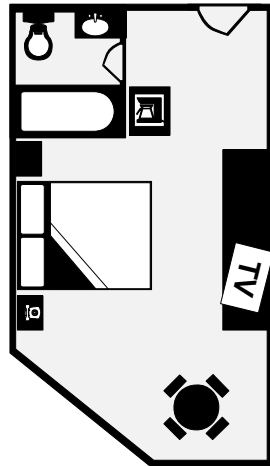

Room Descriptions and Amenities

	Non-Smoking	Standard Room	Deluxe Room	Premium Room	1 King Bed	2 Double Beds	2 Queen Beds	Bunk Bed	Sofa Sleeper	Balcony	Disney View	Pool View	Free Internet	Double Sink	Refrigerator	Coffee/Tea Maker	Iron/Board	Microwave	Connecting Room	Max Guests	Rollway Available	Square Feet	Building Number
NK1	●	●			●				○				●	●	●	●				2	No	269	1,2
PNK1	●	●			●				○				●	●	●	●				3	Yes	356	3
NDD1	●	●			●				○		○		●	●	●	●		○		5	Yes	356	3,4,5,6
NQQ3	●	●				●			○				●	●	●	●				5	Yes	356	1
NQQ2	●		●			●			○		●		●	●	●	●		○		5	Yes	356	2
NQQ1	●		●			●			○	●			●	●	●	●		○		5	Yes	356	1
SNK2	●	●		●			●	●	●				●	●	●	●	●	●		5	Yes	538	1
SNK1	●		●	●				●	●	●			●	●	●	●	●	●		5	Yes	700	1
SNQ1	●		●	●				●	●	●			●	●	●	●	●	●		5	Yes	700	2

● Applies to all rooms within Roomtype

○ Applies to most rooms within Roomtype

NK1 Building 1
269 square feet
1 King Bed

NK1 Building 2
269 square feet
1 King Bed

PNK1 (ADA) Building 3
356 square feet
1 King Bed

NDD1 Buildings 3,4,5,6
356 square feet
2 Double Beds

NQQ1/NQQ3 Building 1
356 square feet
2 Queen Beds

NQQ2 Building 2
356 square feet
2 Queen Beds

NQQ2(Alt) Building 2
385 square feet
2 Queen Beds

SNQ1 Building 2
 700 square feet
 2 Queen Beds/Queen sofa sleeper

SNK1 Building 1
 700 square feet
 1 King Bed/Queen sofa sleeper

SNK2 Building 1
 538 square feet
 1 King Bed/1 Twin Bunk Bed/Twin sofa sleeper