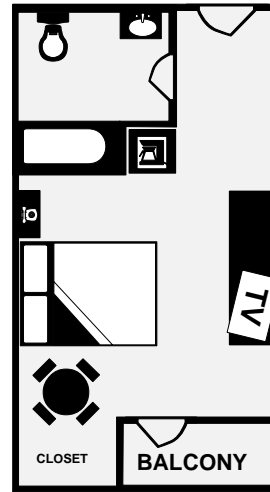

Room Descriptions and Amenities

	Non-Smoking	Standard Room	Deluxe Room	Premium Room	1 King Bed	2 Double Beds	2 Queen Beds	Bunk Bed	Sofa Sleeper	Balcony	Disney View	Pool View	Free Internet	Double Sink	Refrigerator	Coffee/Tea Maker	Iron/Board	Microwave	Connecting Room	Max Guests	Rollway Available	Square Feet	Building Number
NK1	●	●			●				○				●	●	●	●				2	No	269	1,2
PNK1	●	●			●				○				●	●	●	●				3	Yes	356	3
NDD1	●	●			●				○		○		●	●	●	●		○		5	Yes	356	3,4,5,6
NQQ3	●	●				●			○				●	●	●	●				5	Yes	356	1
NQQ2	●		●			●			○		●		●	●	●	●		○		5	Yes	356	2
NQQ1	●		●			●			○	●			●	●	●	●		○		5	Yes	356	1
SNK2	●	●		●			●	●	●				●	●	●	●	●	●		5	Yes	538	1
SNK1	●		●	●				●	●	●			●	●	●	●	●	●		5	Yes	700	1
SNQ1	●		●	●				●	●	●			●	●	●	●	●	●		5	Yes	700	2

● Applies to all rooms within Roomtype

○ Applies to most rooms within Roomtype

NK1 Building 1
269 square feet
1 King Bed

NK1 Building 2
269 square feet
1 King Bed

PNK1 (ADA) Building 3
356 square feet
1 King Bed

NDD1 Buildings 3,4,5,6
356 square feet
2 Double Beds

NQQ1/NQQ3 Building 1
356 square feet
2 Queen Beds

NQQ2 Building 2
356 square feet
2 Queen Beds

NQQ2(Alt) Building 2
385 square feet
2 Queen Beds

SNQ1 Building 2
 700 square feet
 2 Queen Beds/Queen sofa sleeper